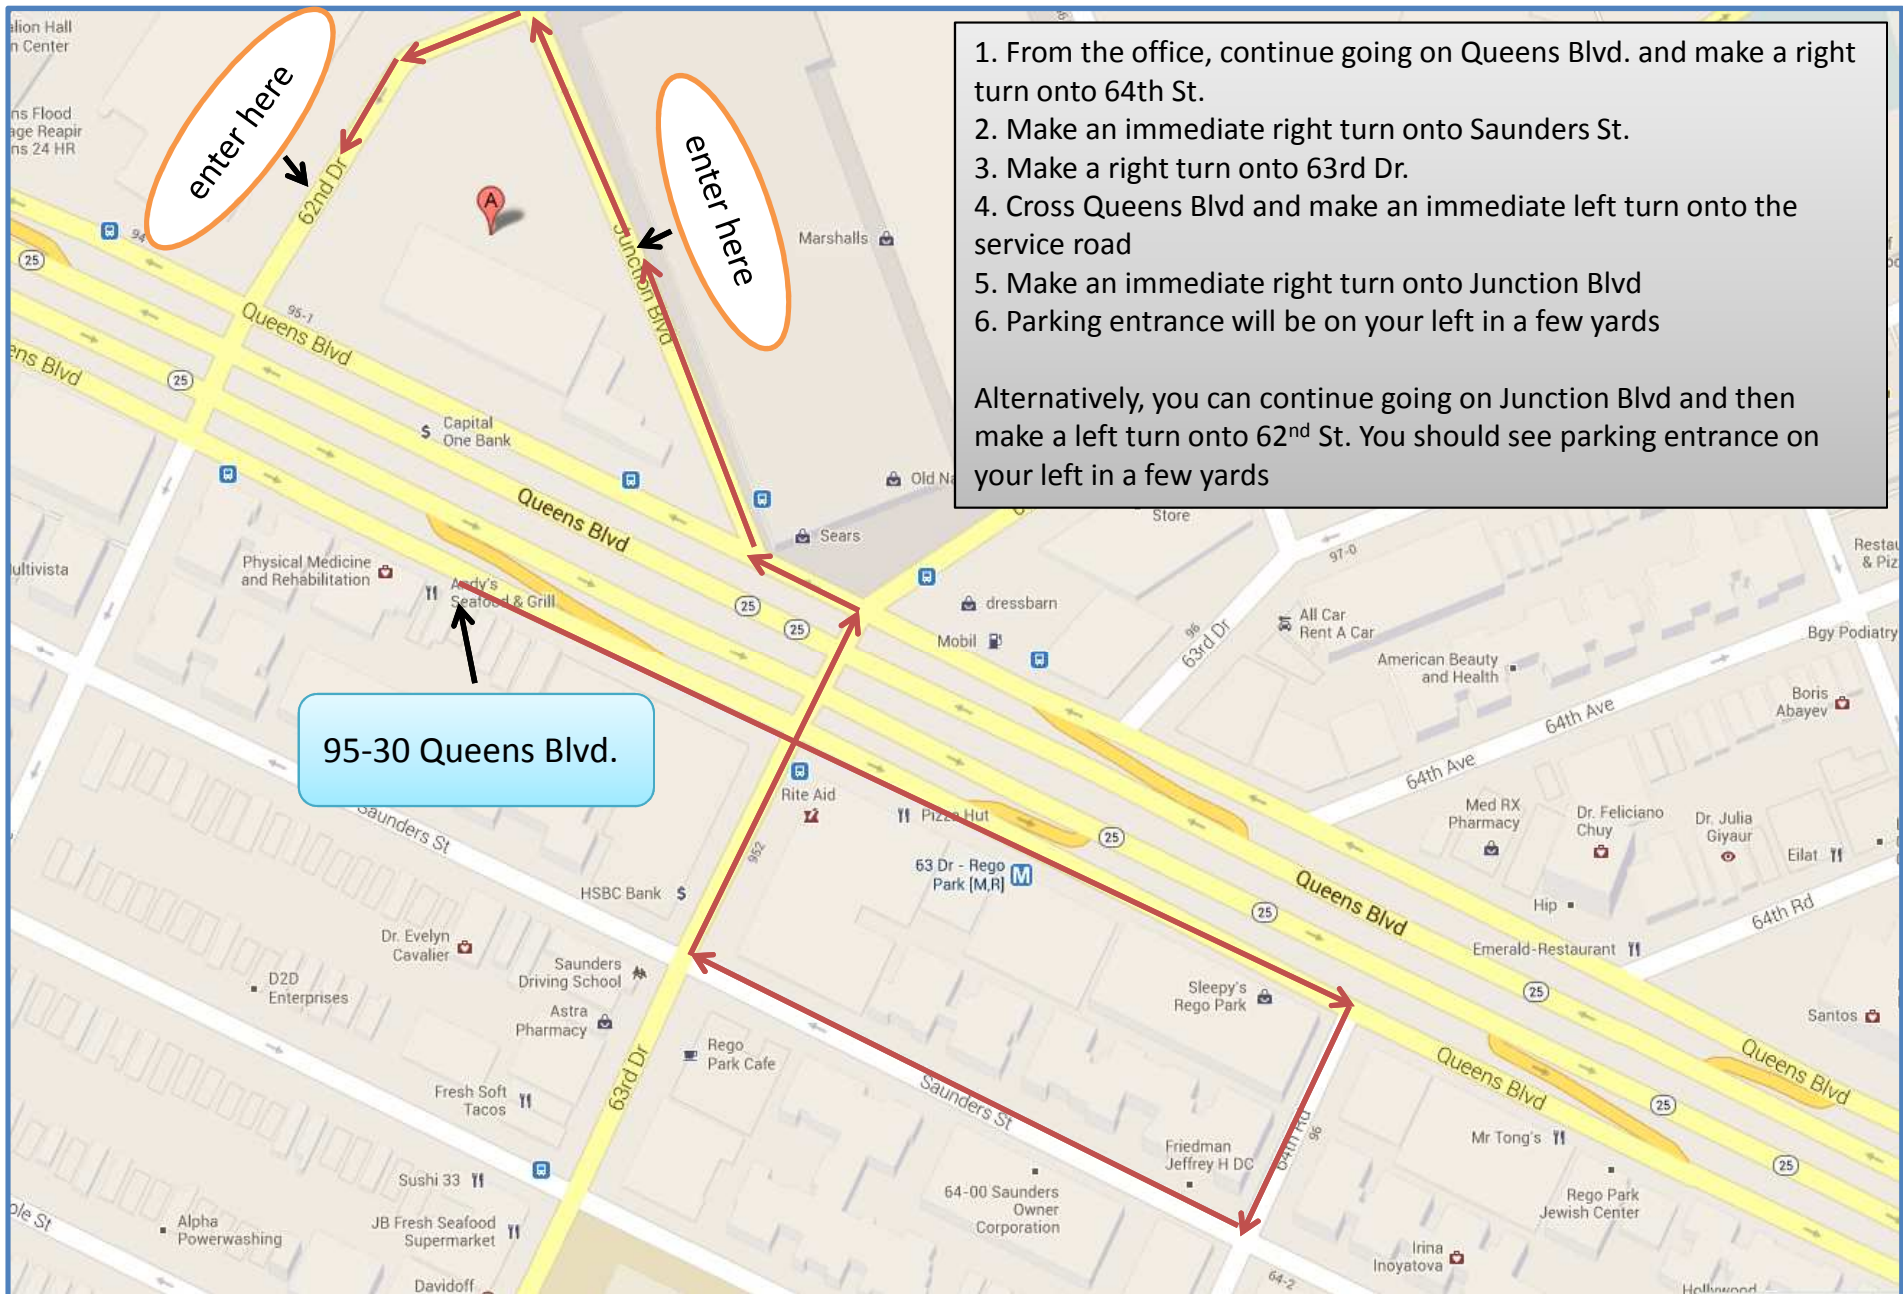

95-25 Queens Blvd,  
Queens, NY 11374

# Oasis parking directions

1. From the office, continue going on Queens Blvd. and make a right turn onto 64th St.
  2. Make an immediate right turn onto Saunders St.
  3. Make a right turn onto 63rd Dr.
  4. Cross Queens Blvd and make an immediate left turn onto the service road
  5. Make an immediate right turn onto Junction Blvd
  6. Parking entrance will be on your left in a few yards
- Alternatively, you can continue going on Junction Blvd and then make a left turn onto 62<sup>nd</sup> St. You should see parking entrance on your left in a few yards